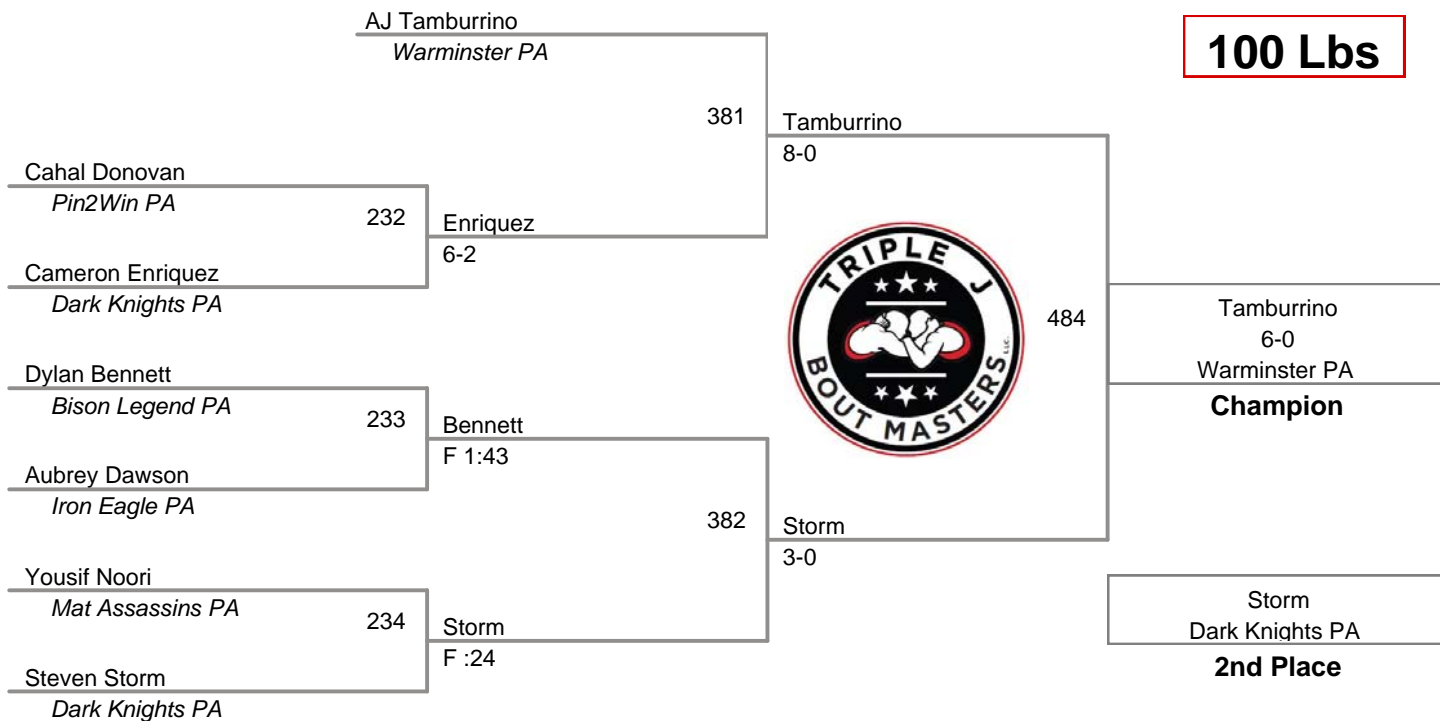

PA Super 32
Middle School

75 Lbs

PA Super 32
Middle School

85 Lbs

PA Super 32
Middle School

90 Lbs

PA Super 32
Middle School

100 Lbs

PA Super 32
Middle School

105 Lbs

115 Lbs

PA Super 32
Middle School

130 Lbs